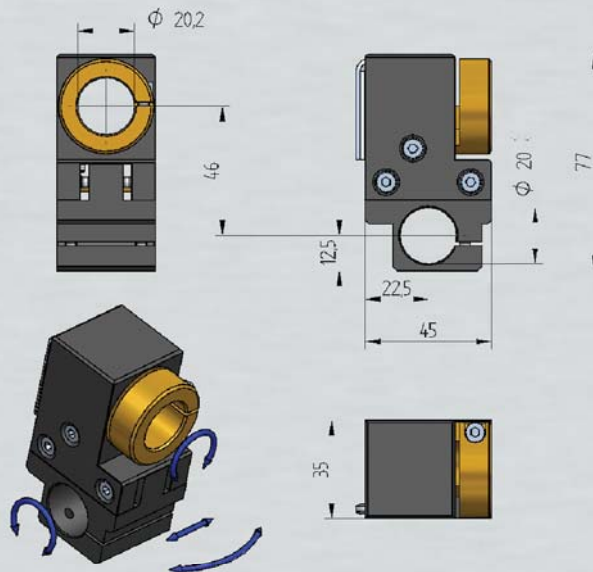

H8-20 and H8-40 Precision mountings

H8-20

Aluminium mounting for all $\phi 20$ mm laser. Coaxially pivoting, angle adjustable, parallel shiftable, for mounting on a 20mm rod.

H8-40

Aluminium mounting for all $\phi 40$ mm laser. Coaxially pivoting, angle adjustable, parallel shiftable, for mounting on a 40mm rod.