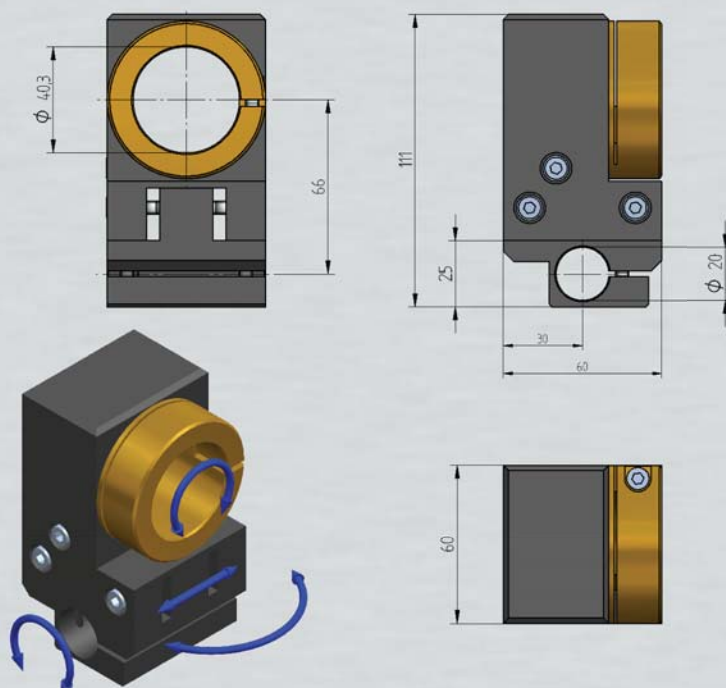

H8-20 and H8-40 Precision mountings

H8-20

Aluminium mounting for all $\phi 20$ mm laser. Coaxially pivoting, angle adjustable, parallel shiftable, for mounting on a 20mm rod.

H8-40

Aluminium mounting for all $\phi 40$ mm laser. Coaxially pivoting, angle adjustable, parallel shiftable, for mounting on a 40mm rod.